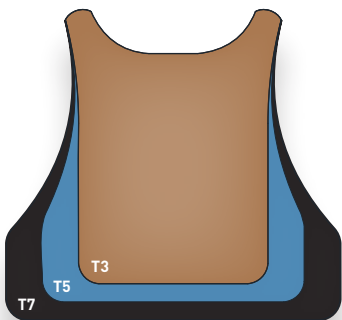

Throat and Collar Protectors

Bicep Protectors

Cummerbund

- Side Plate Pockets 6x6" or 6x8"
- Quick Release System

Groin Protector

Lower Back Protector

COVERAGE

The Atlas Tactical Series offers a holistic approach to tactical design. Three platforms offer varying areas of coverage without sacrificing consistency of appearance or interoperability of accessories. Whether the mission is dynamic entry or team support from afar, the Atlas allows teams to select a single design solution while offering each member a choice of platform that is consistent with their individual role and functional requirements. The Atlas Tactical Series... for the one team with many missions.